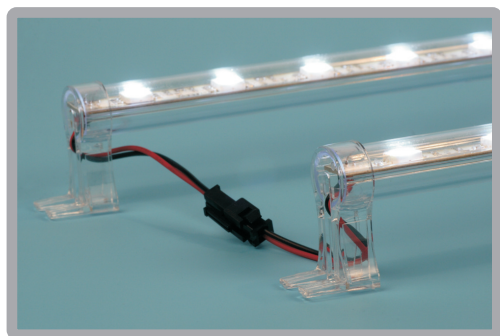

T5™ LED Light Strip

T5™ LED Light Strip

T5 LED light strips are ideal for office lighting, cabinet lighting or other small area lighting. Up to four T5™ LED light strips can be connected together.

T5™ LED Light Strip

Features

- High power LEDs
- High luminous intensity output
- Min. 70% lumen maintenance after 35,000 hours
- Higher energy efficiency than incandescent and halogen lamps
- Cool beam (no UV or thermal radiation)

T5™ models available:
T5-24-WW (3000K); T5-24-WD (6000K)

T5™ LED Light Strip

Parameter	T5™ - 24V
Power Specifications	
Power Supply Voltage	24 Vdc
Power Supply Current	< 350 mA
Power Consumption	18 LEDs x 0.4W = 7.2W
Operating Life	Minimum of 70% lumen maintenance after 35,000 hours.
Dimension Specifications	
Length (mm)	580
Width (mm)	17.5
Height (mm)	40